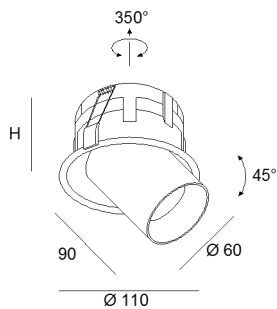

SATURNO IN

technical details

Ø102

description

LED-recessed luminaire,

9,3 W, CRI>90, made of die-cast aluminium, adjustable (350°/45°), anti glare ring optionally gold or black, please order driver separately

surface colour:
white/black, white/gold
black/black, black/gold

1x9,3W LED 33° / 2700K / 500mA / 860lm* / CRI>90
(15° or 48° beam angle on request)

cut-out dimensions: Ø 102mm
recessed depth (H) min.: 70mm